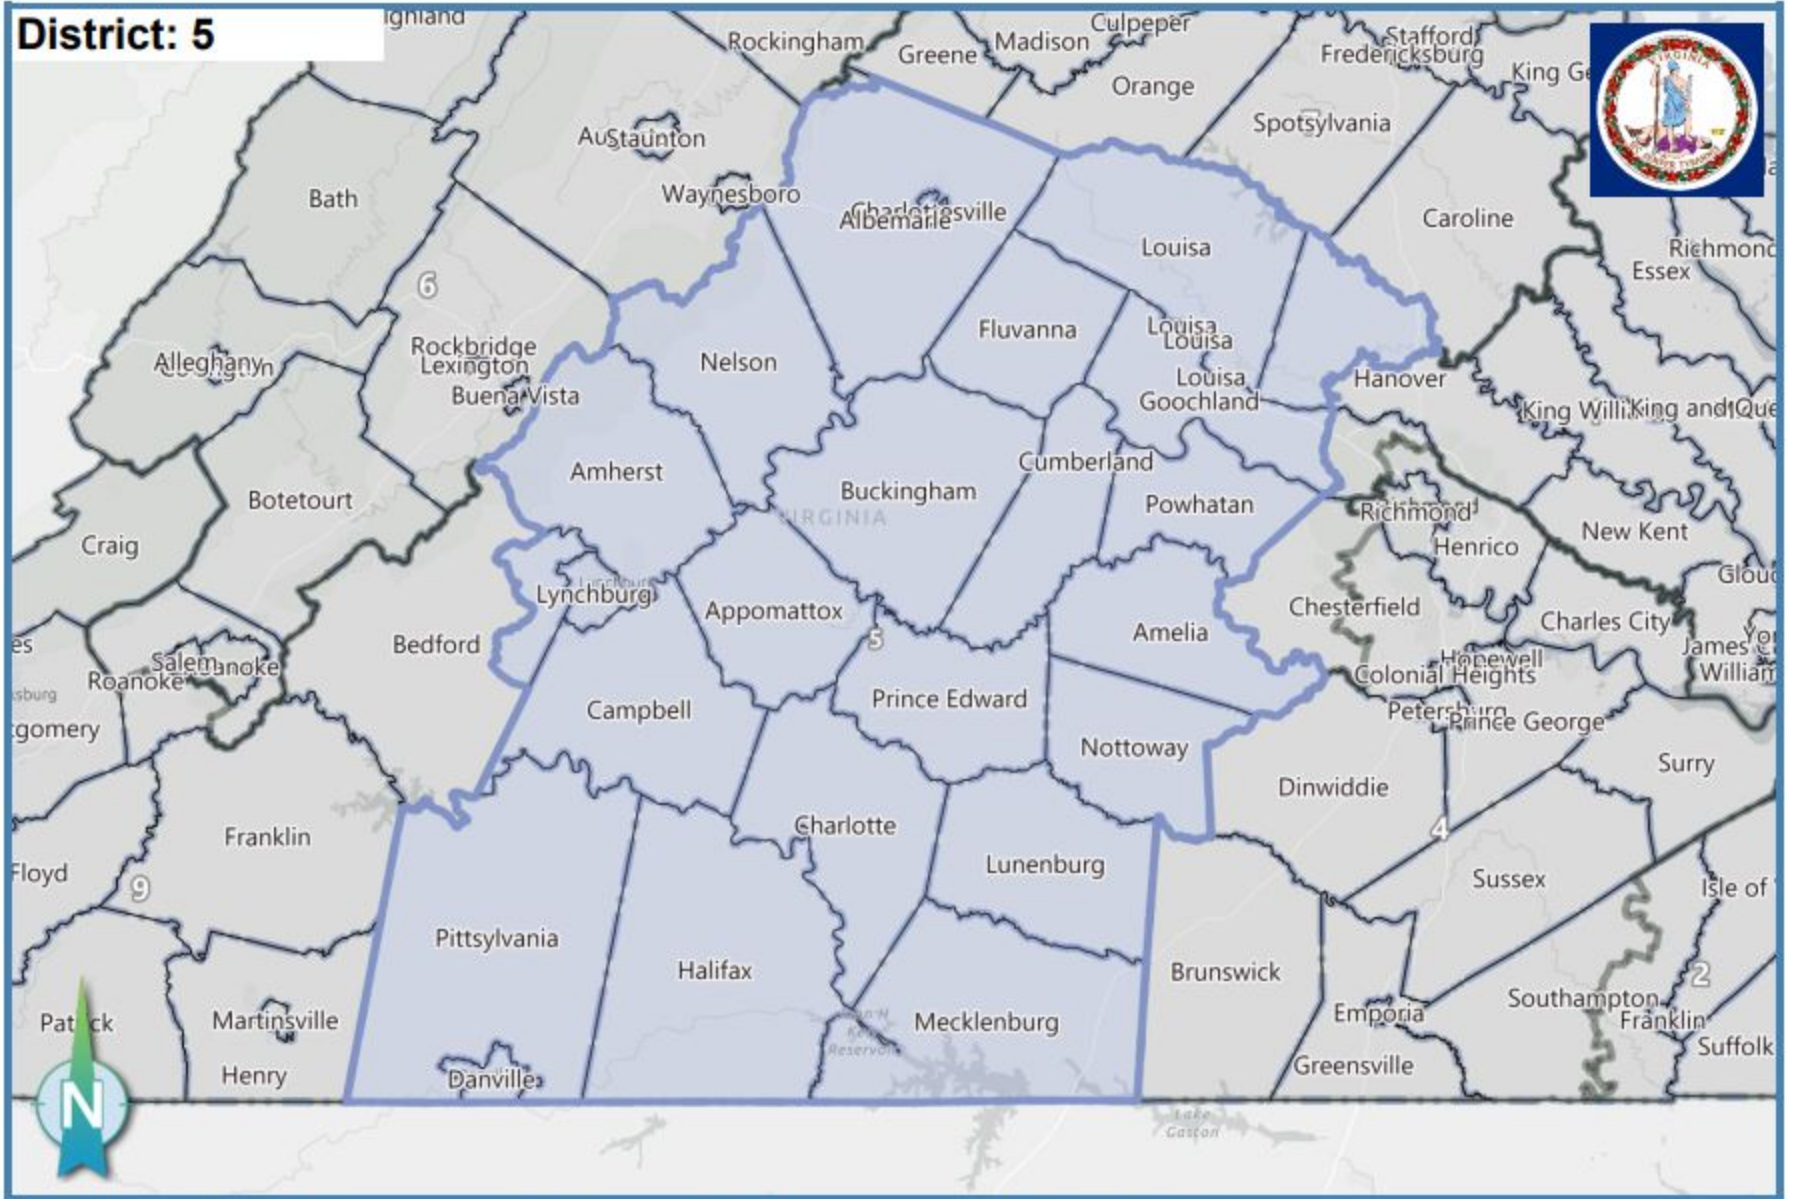

District: 5

Ideal Population: 784,672

Deviation: 0.00 %

Total Population: 784,672

Based on: 2020 Census Geography, 2020 PL94-171