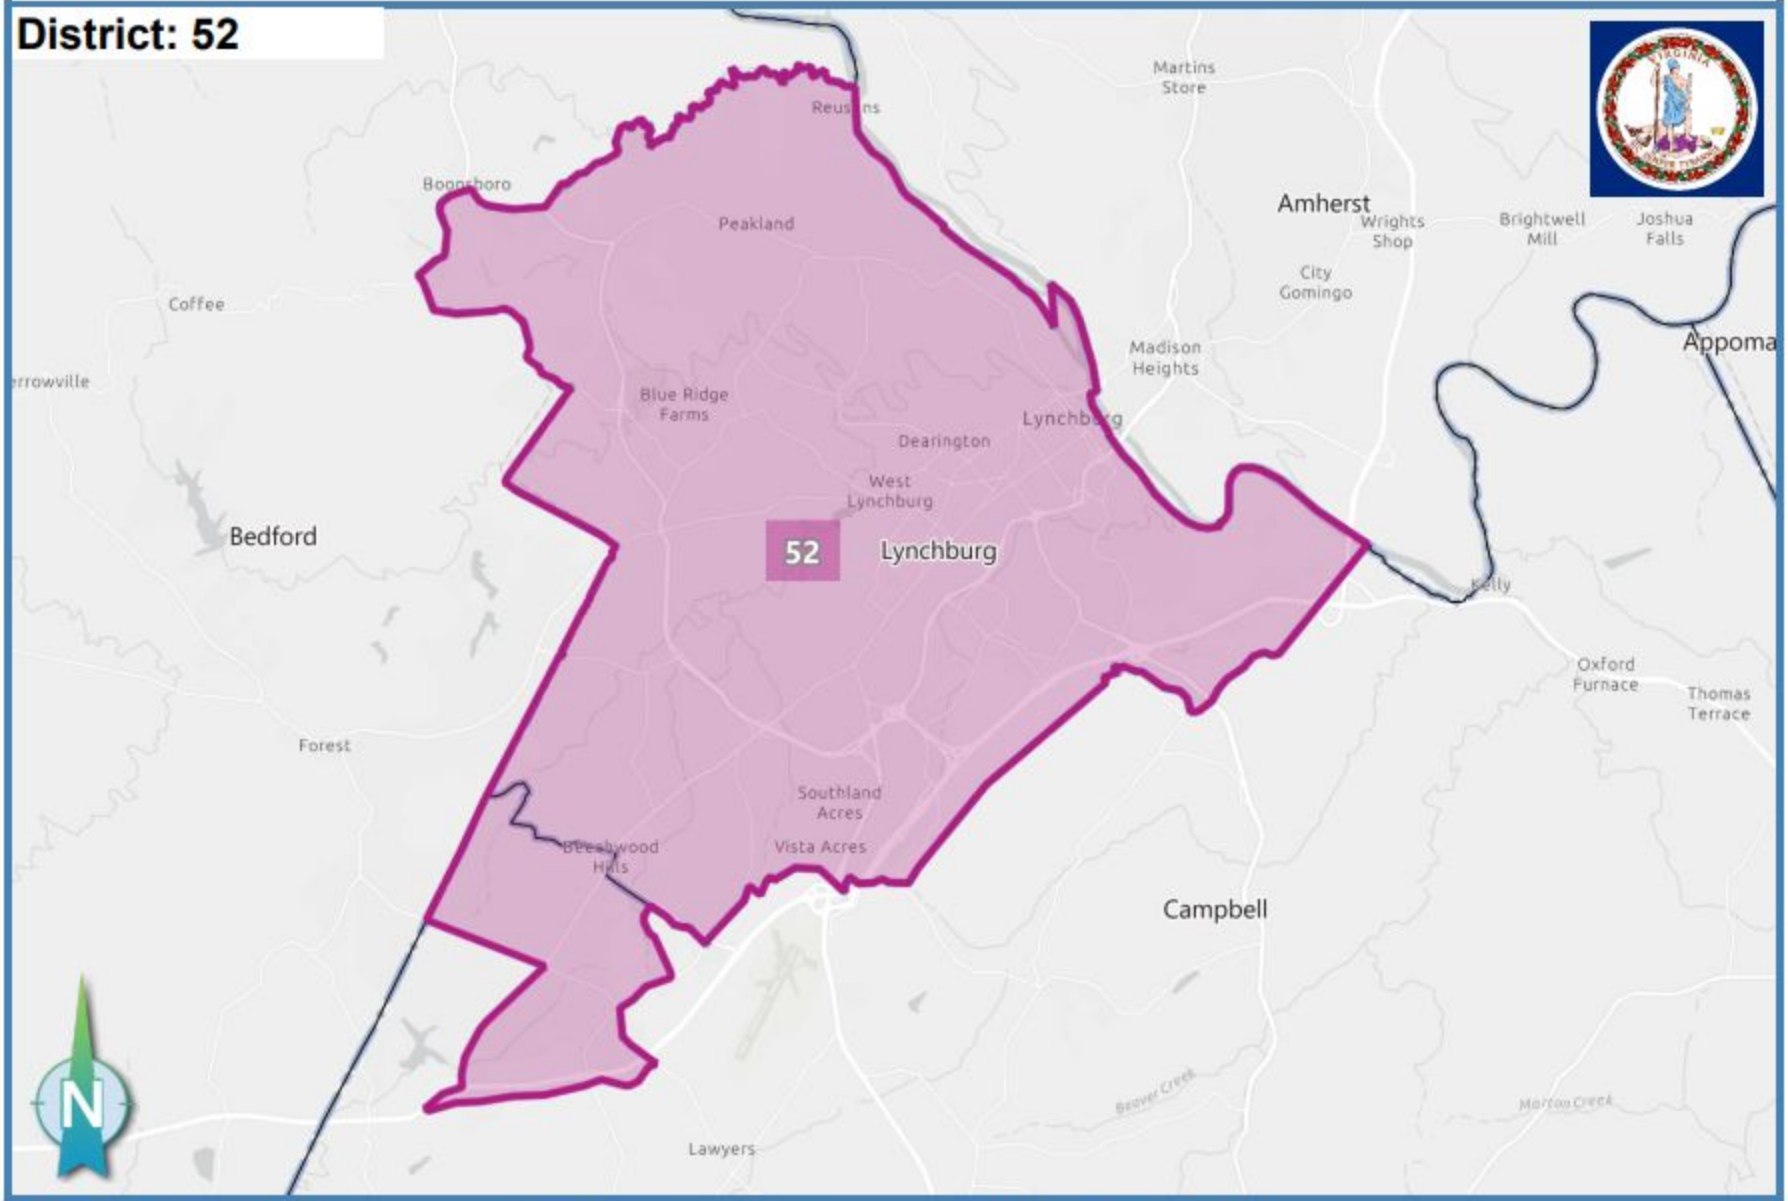

# District: 52

Ideal Population: 86,314

Deviation: 1.05 %

Total Population: 87,218

Based on: 2020 Census Geography, 2020 PL94-171